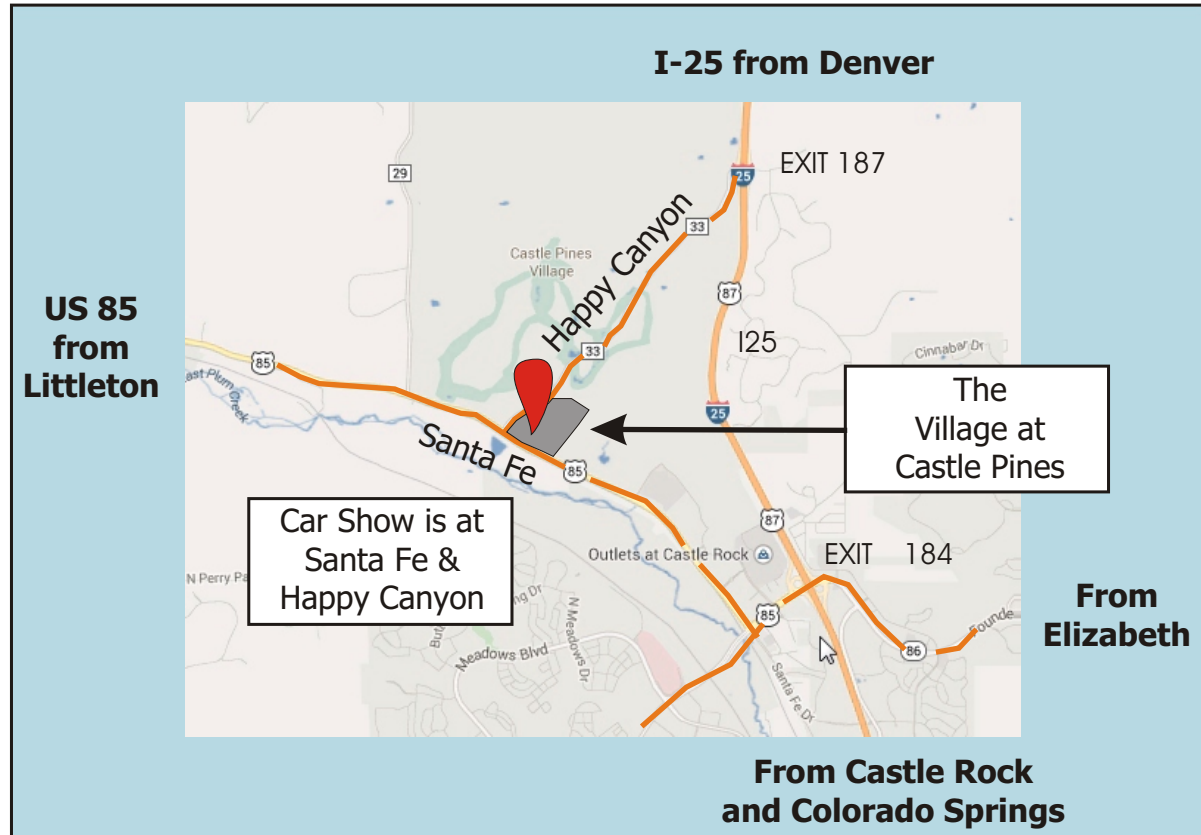

MAP TO THE HOT RODS IN THE VILLAGE CAR SHOW

From Littleton via Highway 85

- Take 85 South past Sedalia
- Turn Left at the Happy Canyon Signal
- Car Show is on the Right

From Denver via Interstate I-25

- Take I-25 South to Exit 187
- Turn RIGHT after the ramp onto Happy Canyon Road
- After the 2nd Roundabout the Car Show will be on the LEFT

From Castle Rock via I-25 & Hwy 85

- Take I-25 North to Exit 184
- turn LEFT onto Meadows Parkway
- In about 1 mile turn RIGHT onto Highway 85 (to Sedalia)
- Take Hwy 85 North about 3 miles to Happy Canyon, the Car show will be on the Right